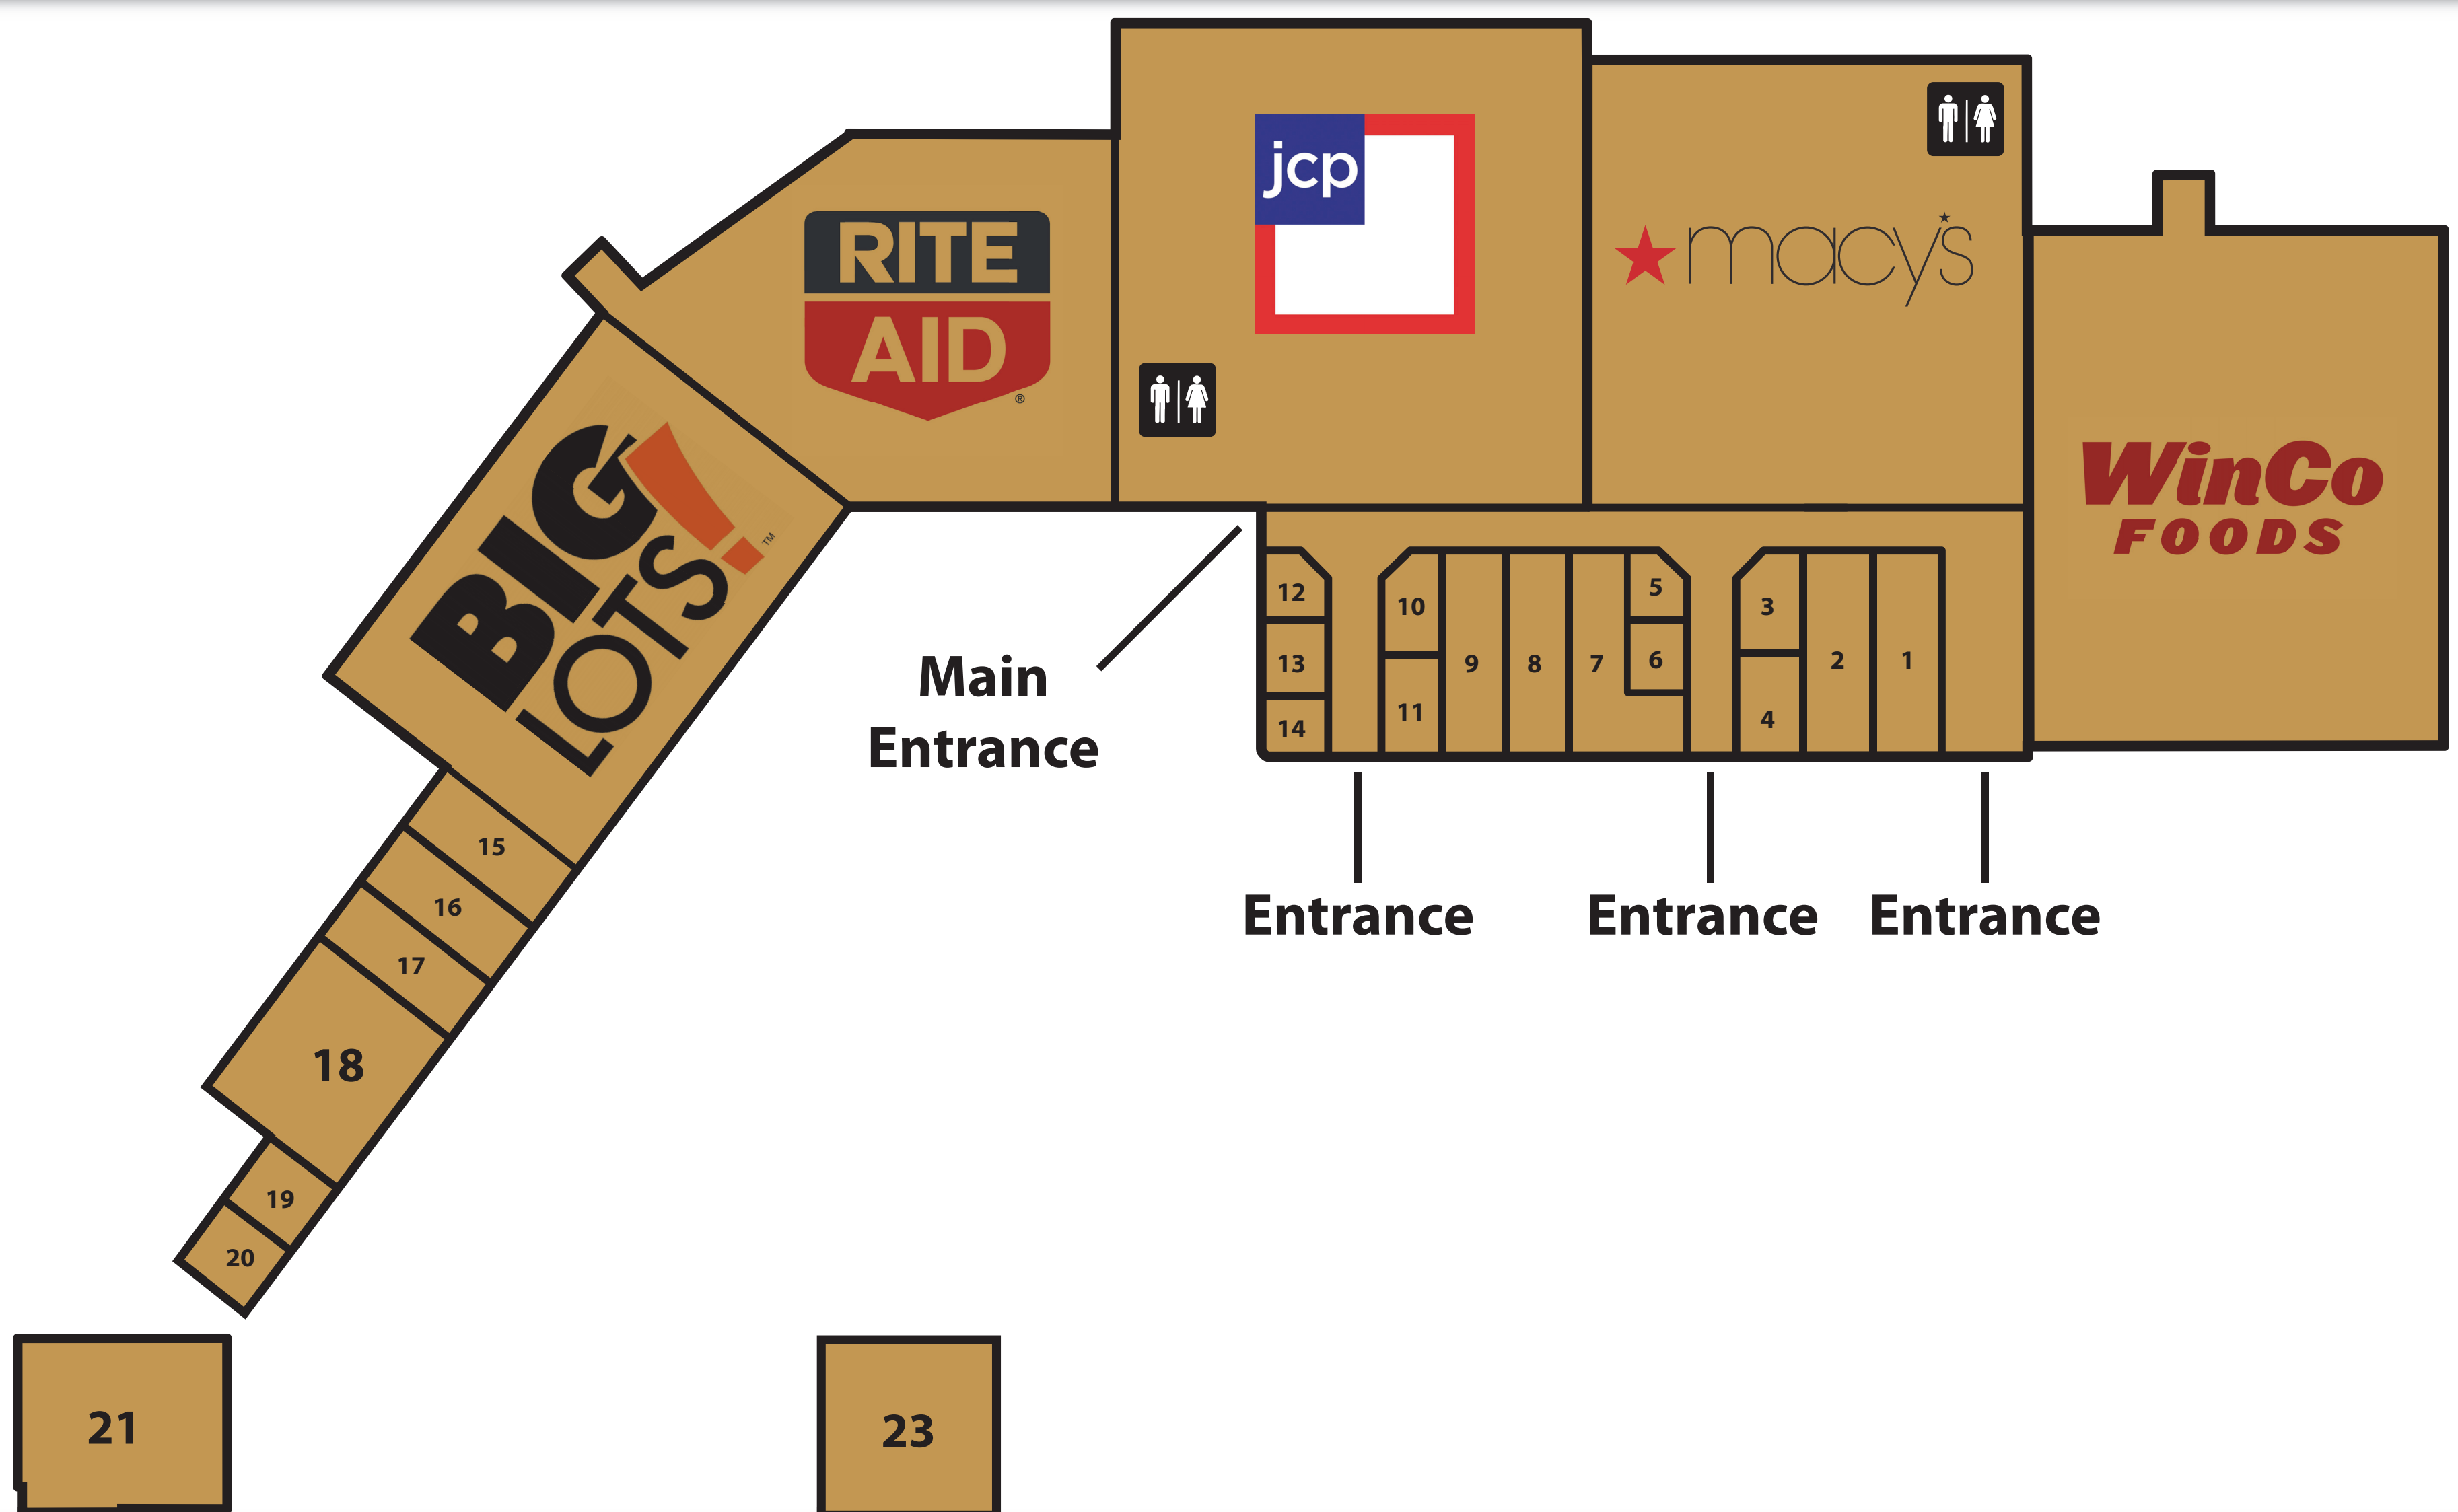

LEWISTON CENTER

STORE DIRECTORY

Anchor Stores

- Macy's
208-798-6000
- JCPenney
208-746-3631
- Big Lots!
208-746-3750
- Rite Aid
208-743-9558
- WinCo
208-413-7895

Food & Beverage

- 18. Super China Buffet
208-798-4931
- 21. Zany's
208-746-8131

Women's Fashions & Accessories

- 7. Maurices
208-746-8141
- 8. Claire's Boutique
208-746-7008

Fine Jewelery

- 3. Harry Ritchie's
208-798-7130

Health & Beauty

- 1. Bath & Body Works
208-798-5675
- 2. GNC
208-743-4462
- 4. Great Clips
208-746-3059
- 16. Electric Rays Tanning Salon
208-798-9955
- 19. Stellar Nails
208-413-7133