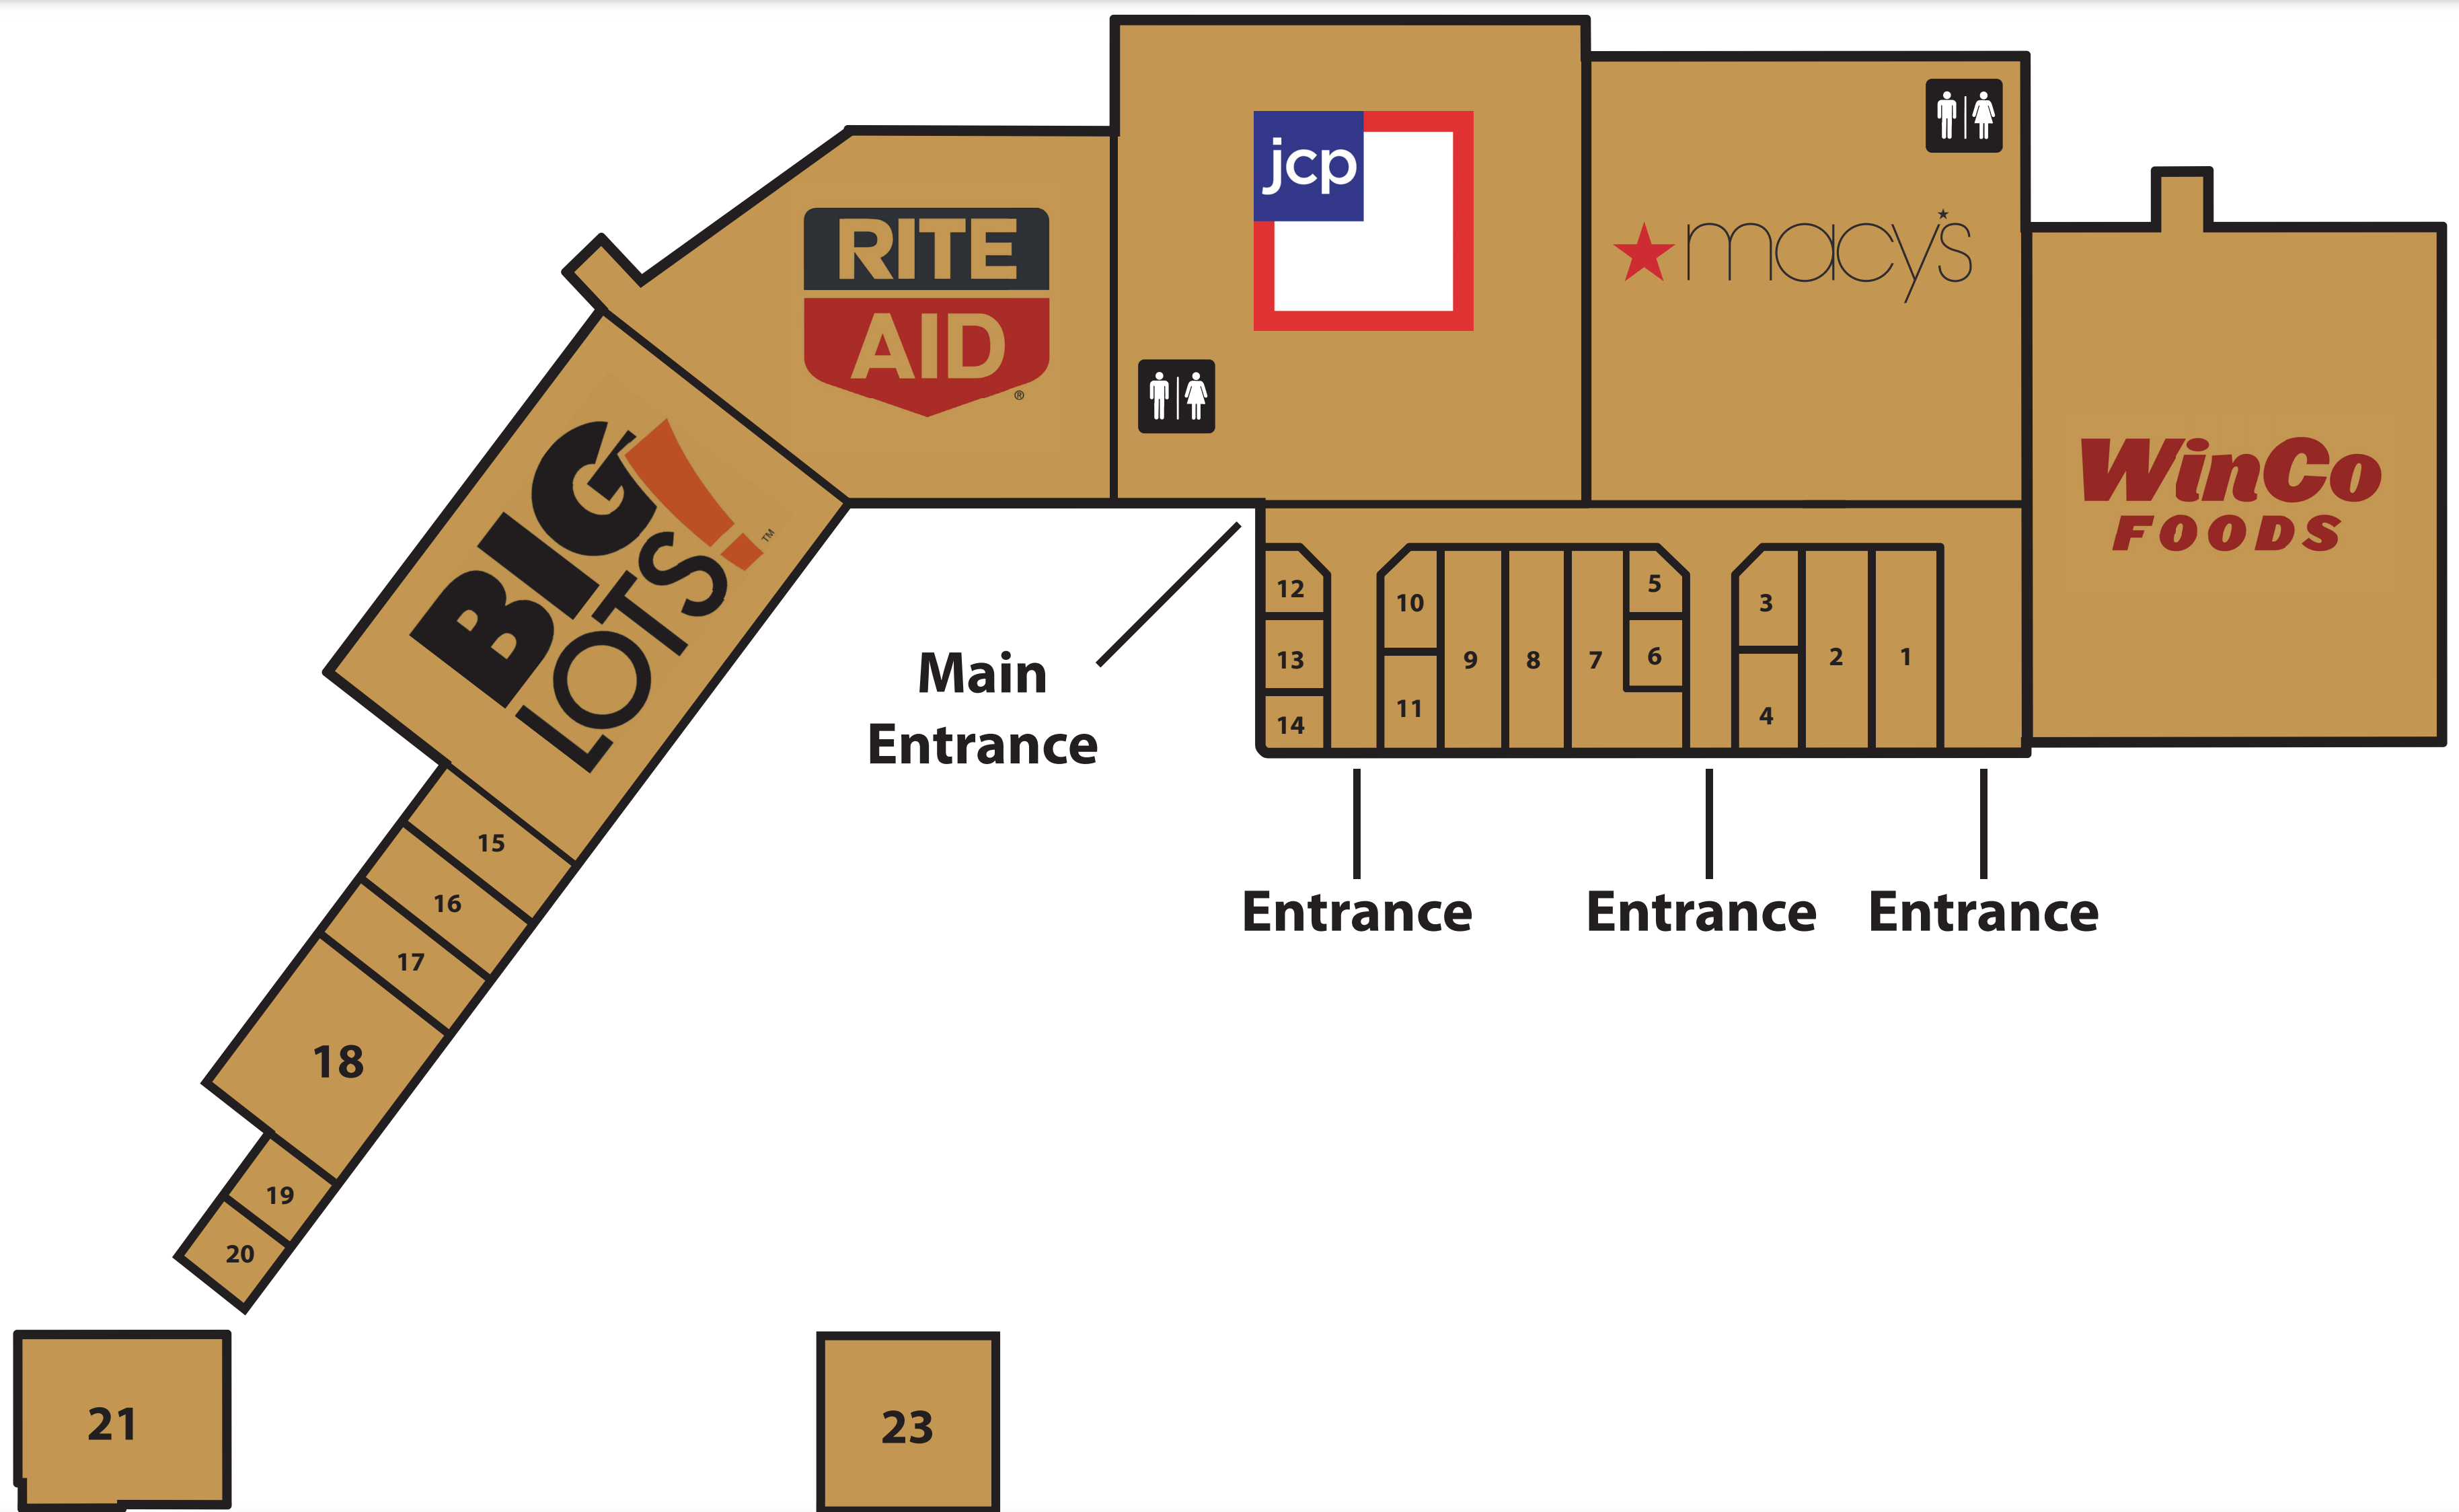

LEWISTON CENTER

STORE DIRECTORY

Anchor Stores

- Macy's
208-798-6000
- JCPenney
208-746-3631
- Big Lots!
208-746-3750
- Rite Aid
208-743-9558
- WinCo
208-413-7895

Food & Beverage

- 18. Super China Buffet
208-798-4931
- 21. Zany's
208-746-8131

Women's Fashions & Accessories

- 7. Maurices
208-746-8141
- 8. Claire's Boutique
208-746-7008

Fine Jewelery

- 3. Harry Ritchie's
208-798-7130

Health & Beauty

- 1. Bath & Body Works
208-798-5675
- 2. GNC
208-743-4462
- 4. Great Clips
208-746-3059
- 16. Electric Rays Tanning Salon
208-798-9955
- 19. Stellar Nails
208-413-7133